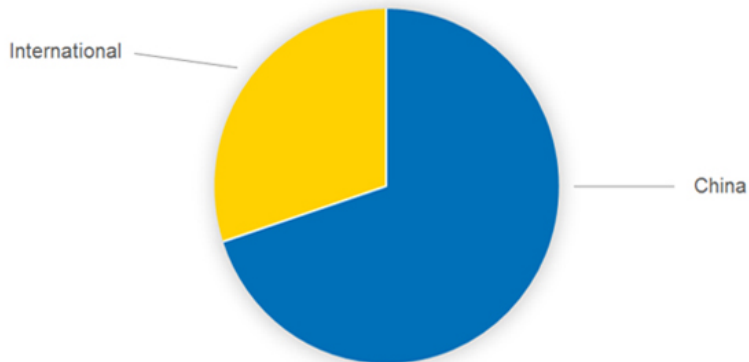

Visitors and exhibitors in numbers

bauma CHINA 2016 attracted more than 170,000 visitors from 149 countries and regions.

SAVE THE DATE

bauma CHINA

Date: Nov 24 - 27, 2020

bauma CHINA 2016 exhibitors

Breakdown of exhibitors

bauma CHINA 2016 visitors

Breakdown of visitors

Visitor profile by influence on purchasing

Development of key figures visitors