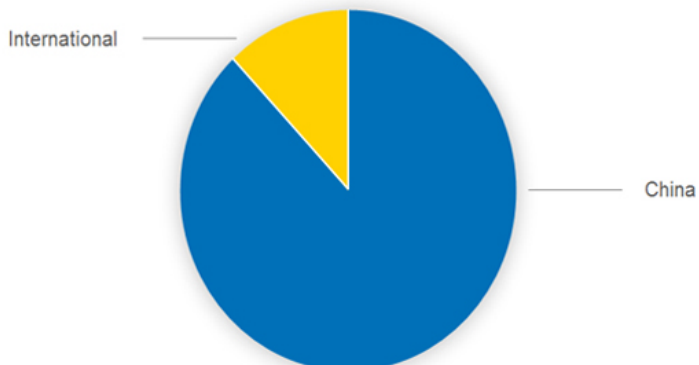

Visitors and exhibitors in numbers

bauma CHINA 2016 attracted more than 170,000 visitors from 149 countries and regions.

SAVE THE DATE

bauma CHINA

Date: Nov 24 - 27, 2020

bauma CHINA 2016 exhibitors

Breakdown of exhibitors

bauma CHINA 2016 visitors

Breakdown of visitors

Visitor profile by influence on purchasing

Development of key figures visitors