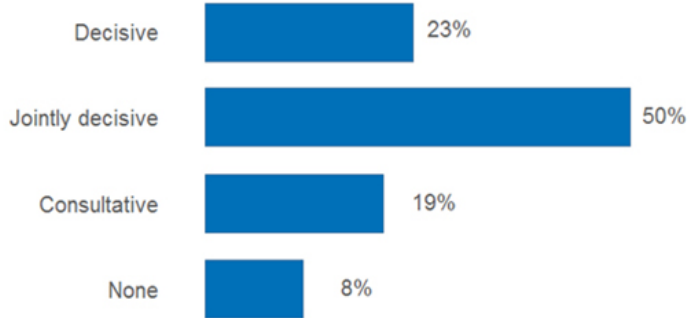

Visitors and exhibitors in numbers

bauma CHINA 2016 attracted more than 170,000 visitors from 149 countries and regions.

SAVE THE DATE

bauma CHINA

Date: Nov 24 - 27, 2020

bauma CHINA 2016 exhibitors

Breakdown of exhibitors

bauma CHINA 2016 visitors

Breakdown of visitors

Visitor profile by influence on purchasing

Development of key figures visitors